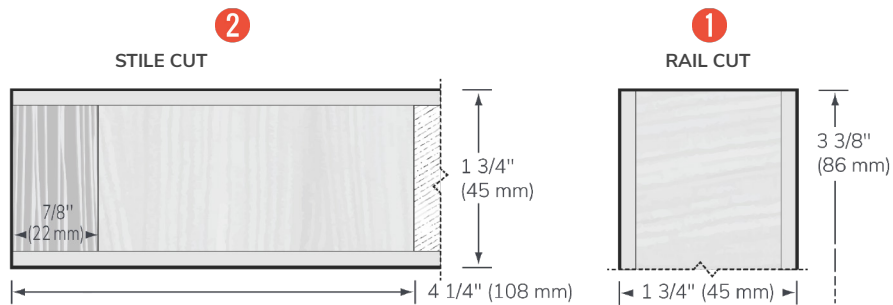

Door Width: Up to 60"
Door Height: Maximum 120" unclassified

1 3 3/8" (86 mm) Rail

LSL type

2 4 1/4" (108 mm) Stile

LSL type with 7/8" (22 mm) hardwood that matches the surface

3 Honeycomb recycled core

4 Built-in reinforcement

5 Surface options

Choose from solid or wood veneer panels (see product sheet)

Please note: all dimensions are rough measurements.

Type 1, water-resistant adhesive No added urea formaldehyde

Fire resistance