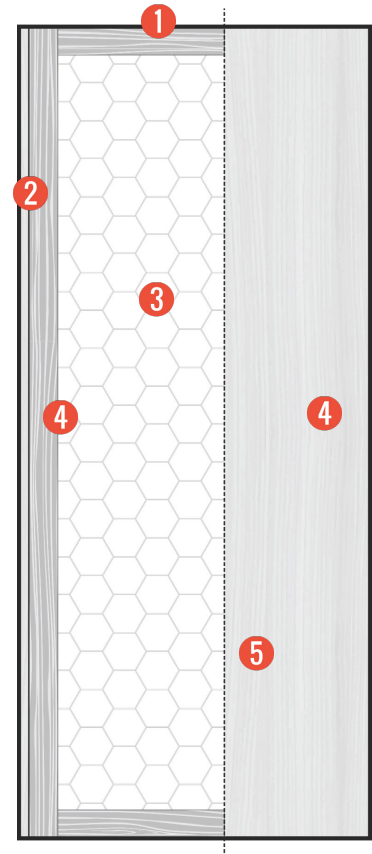

Door Width: Up to 60"
Door Height: Maximum 120" unclassified

1 3 3/8" (86 mm) Rail

LSL type

2 4 1/4" (108 mm) Stile

LSL type with 7/8" (22 mm) hardwood that matches the surface

3 Honeycomb recycled core

4 Built-in reinforcement

5 Surface options

Choose from solid or wood veneer panels (see product sheet)

Please note: all dimensions are rough measurements.

Type 1, water-resistant adhesive No added urea formaldehyde

Fire resistance