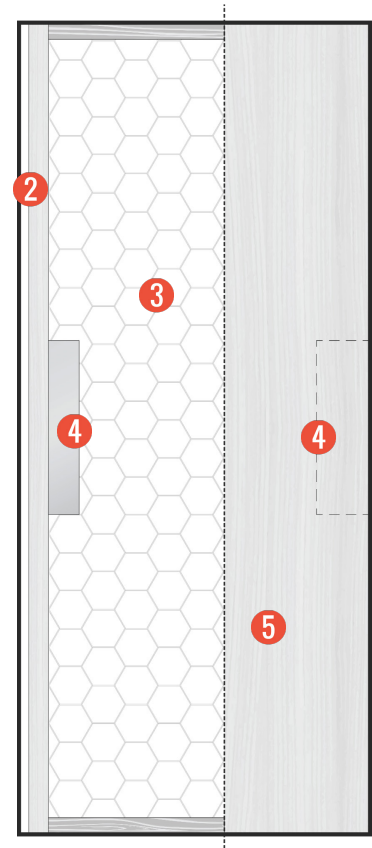

Door Width: Up to 60" max
Door Height: Up to 120" max, non-rated

- 1** 1 1/4" (32 mm) rail clear
finger-jointed pine or equivalent
- 2** 2 3/8" (60 mm) stile LSL core with 7/8" (22 mm) hardwood veneer to match the face
- 3** Recycled honeycomb core
- 4** Lock reinforcement on both sides
3 1/2" x 18" (89 mm x 457 mm)
- 5** Choose your finish Solid panels or wood veneer panels
(see product details)