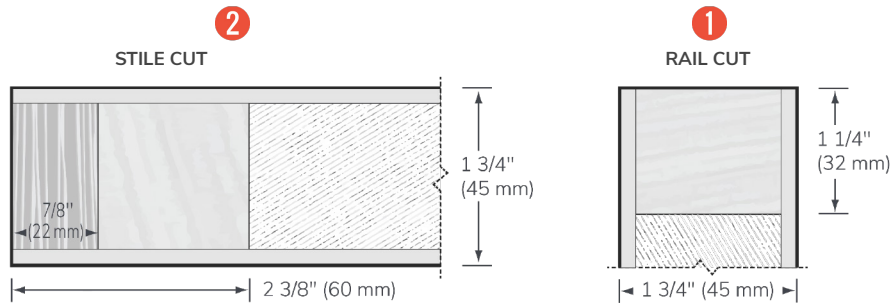

Door Width: Up to 60" max
Door Height: Up to 120" max, non-rated

- 1** 1 1/4" (32 mm) rail clear
finger-jointed pine or equivalent
- 2** 2 3/8" (60 mm) stile LSL core with 7/8" (22 mm) hardwood veneer to match the face
- 3** Recycled honeycomb core
- 4** Lock reinforcement on both sides
3 1/2" x 18" (89 mm x 457 mm)
- 5** Choose your finish Solid panels or wood veneer panels
(see product details)