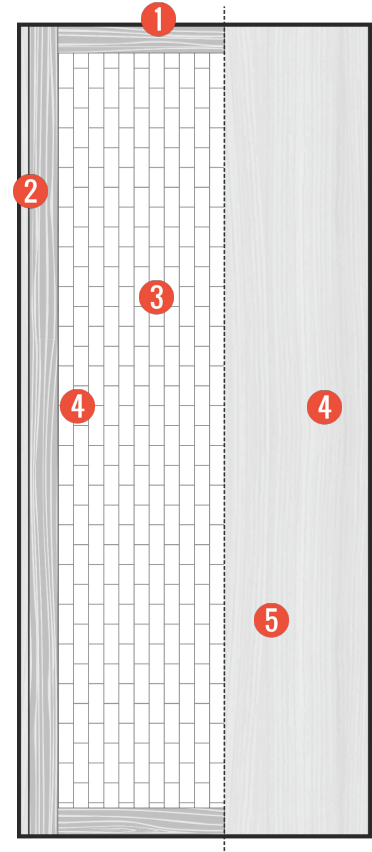

Type 1 adhesive, waterproof

No urea formaldehyde

Fire resistance: 20 minutes
(optional)

Lifetime warranty