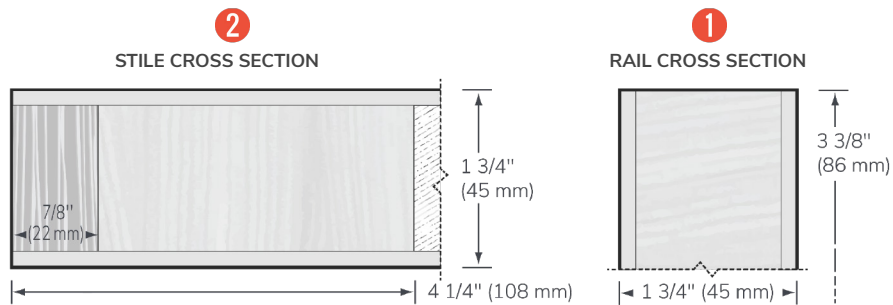

Door width: Maximum 60"  
Door height: Maximum 120" unclassified

- 1 3 3/8" (86 mm) rail**  
LSL type
- 2 4 1/4" (108 mm) stile**  
LSL type including 7/8" (22 mm) hardwood matched to the face
- 3 Dried wood core**  
Knotty laminated wood
- 4 Integrated reinforcement**
- 5 Face options**  
Solid panels or wood veneers (see data sheet)