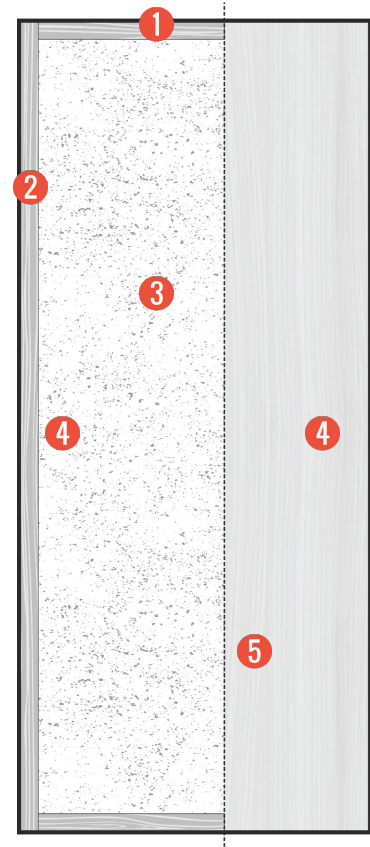

1 1 1/4" (32 mm) Rail

Clear finger-jointed pine or equivalent

2 1 3/4" (45 mm) Stile

LSL core with 7/8" (22 mm) hardwood face matched to the surface

3 Agrifiber core

4 Built-in reinforcement

5 Face options High-density panels or wood veneer (see data sheet)