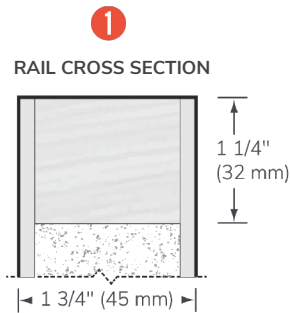

1 1 1/4" (32 mm) Rail

Clear finger-jointed pine or equivalent

2 1 3/4" (45 mm) Stile

LSL core with 7/8" (22 mm) hardwood face matched to the surface

3 Agrifiber core

4 Built-in reinforcement

5 Face options High-density panels or wood veneer (see data sheet)