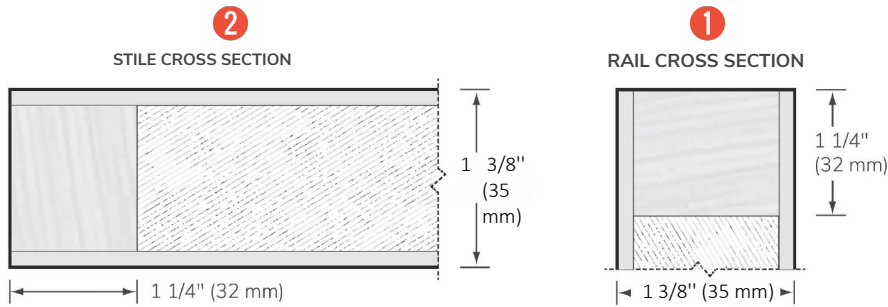

Door Width: Maximum 60"
Door Height: Maximum 120" unclassified

- 1 Rails 1 1/4" (32 mm)** clear finger-jointed pine or equivalent
- 2 Stiles 1 1/4" (32 mm)** clear finger-jointed pine or equivalent
- 3 Honeycomb core (recycled)**
- 4 Lock reinforcement on both sides**
3 1/2" x 18" (89 mm x 457 mm)
- 5 Customizable front** solid or wood veneer panels (see product sheet)