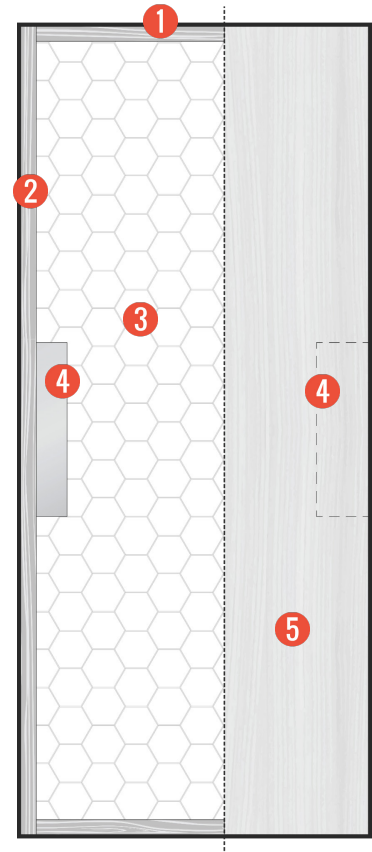

Type 1 adhesive, water-resistant

No added urea-formaldehyde

Fire resistance

Not available

Warranty 3 years

Complies with industry standards

- ANSI/WDMA 1.S.1A
- ASTM-D1037
- ASTM-D198-98
- AWS