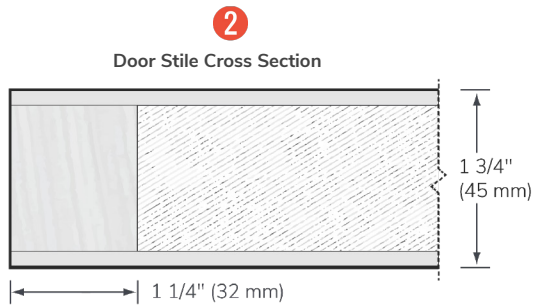

Door width: Up to 60"
Door height: Up to 120" non-rated

- 1 Rails: 1 1/4" (32 mm)** Clear finger-jointed pine or equivalent
- 2 Stiles: 1 1/4" (32 mm)** Clear finger-jointed pine or equivalent
- 3 Honeycomb core (recycled)**
- 4 Lock reinforcement on both sides**
3 1/2" X 18" (89 mm X 457 mm)
- 5 Choose your door face** Solid or wood veneer panels (see spec sheet)