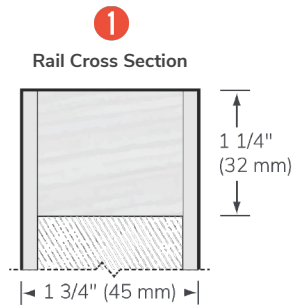

Door width: Up to 60"
Door height: Up to 120" non-rated

- 1 Rails: 1 1/4" (32 mm)** Clear finger-jointed pine or equivalent
- 2 Stiles: 1 1/4" (32 mm)** Clear finger-jointed pine or equivalent
- 3 Honeycomb core (recycled)**
- 4 Lock reinforcement on both sides**
3 1/2" X 18" (89 mm X 457 mm)
- 5 Choose your door face** Solid or wood veneer panels (see spec sheet)