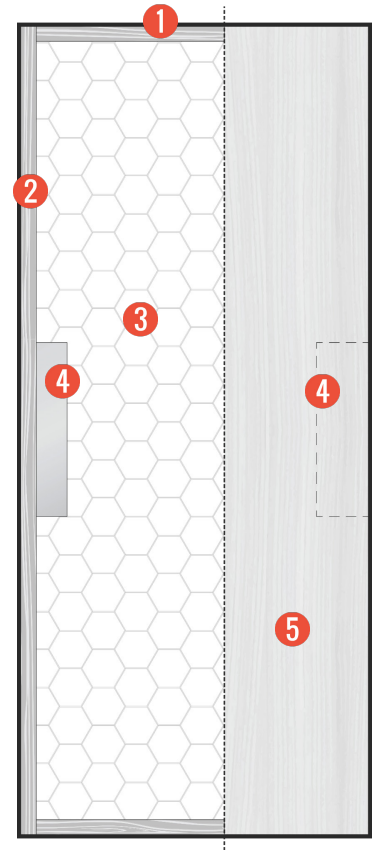

Door width: Up to 60"
Door height: Up to 120" non-rated

- 1 Rails: 1 1/4" (32 mm)** Clear finger-jointed pine or equivalent
- 2 Stiles: 1 1/4" (32 mm)** Clear finger-jointed pine or equivalent
- 3 Honeycomb core (recycled)**
- 4 Lock reinforcement on both sides**
3 1/2" X 18" (89 mm X 457 mm)
- 5 Choose your door face** Solid or wood veneer panels (see spec sheet)